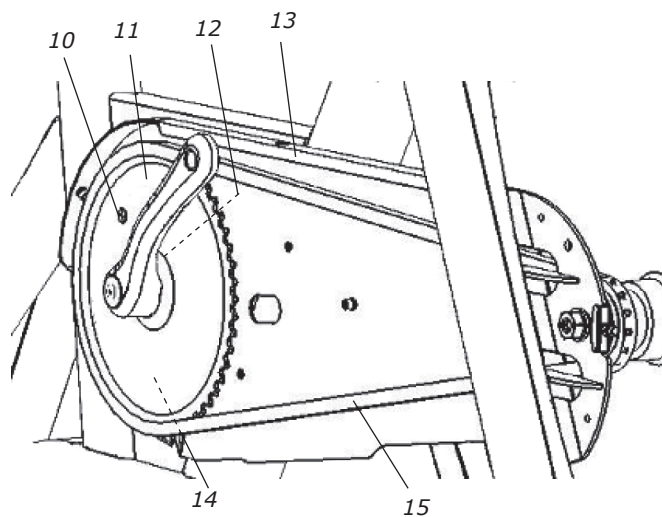

Workload device
right side

Workload device
left side

Pos.	Qty.	Art. No.	Description	Pos.	Qty.	Art. No.	Description
1	2	9125-86	Spring	9	1	9384-27	Pulley
2	1	9311-73	Brake belt LT, complete	10	1	9326-164	Magnet
3	1	9300-3	Flywheel, complete	11	1	9300-475	Crank set, 52T, 172,5 mm, Q 146 mm
4	1	9300-24	-Wheel suspension complete set	12	1	9300-480	Cartridge bottom bracket 68/110 mm
5	1	9100-20	Spring for press arm	13	1	9310-93	Inner chain guard w. sensor and nuts
6	1	9311-59	Press arm	14	1	9311-161	-Sensor with cable
7	1	9328-43	Tension lever	15	1	9310-118	Chain 9300, 120 L, with chain lock
8	1	9311-67-1	Potentiometer				

LT2 white

Pos.	Qty.	Art. No.	Description	Pos.	Qty.	Art. No.	Description
1	1	C7100618	Saddle Unicus black 275x135		1	9311-3	Handlebar with stem and clamp, complete
	1	9336-2	Saddle adaptor 22 mm	12	1	9311-33	-Handlebar stem
2	1	9311-23	Sledge, complete	13	1	9311-31	-Handlebar clamp
3	1	9311-24	-Locking handle M10x32, black	14	1	9311-24	-Locking handle M10x32, black
4	1	9311-21	Saddle post	15	1	C2305771-42	-Reparto corse handlebar
5	2	8321-75	Pedals SPD with clips and strap		1	C2600206	-Handlebar tape, black, CORK
6	1	9301-3	Support tube rear, white, compl.	16	1	9311-4	Resistance control unit, compl.
	2	9328-51	-Plastic cap, blue		1	9311-44	-Wire adjustment
	2	9328-26	-Rubber foot with screw M8		1	9311-45	-Rubber ball 32/M8, black
7	1	9301-4	Support tube front, white, compl.	17	1	9311-164	Display LT2
	2	9328-51	-Plastic cap, blue			9311-160-1	-Battery cover, silver
	2	9328-26	-Rubber foot with screw M8	18	2	9000-104	Pole screw M5x12, black
	2	9328-37	-Transport wheel, complete	19	1	9326-801	End cap with hole, black
8	1	9310-595	Side cover rear, right, white	20	1	9311-610	Cover
9	2	9000-103	Pole screw M5x12, white	21	1	9310-605	Side cover rear, left
10	2	9310-27	Piston locking, white, compl.	22	1	9000-103	-Pole screw M5x12, white
	2	9100-289	-Locking handle blue, M10x50				
11	2	9328-315	Bushing with hole, blue				