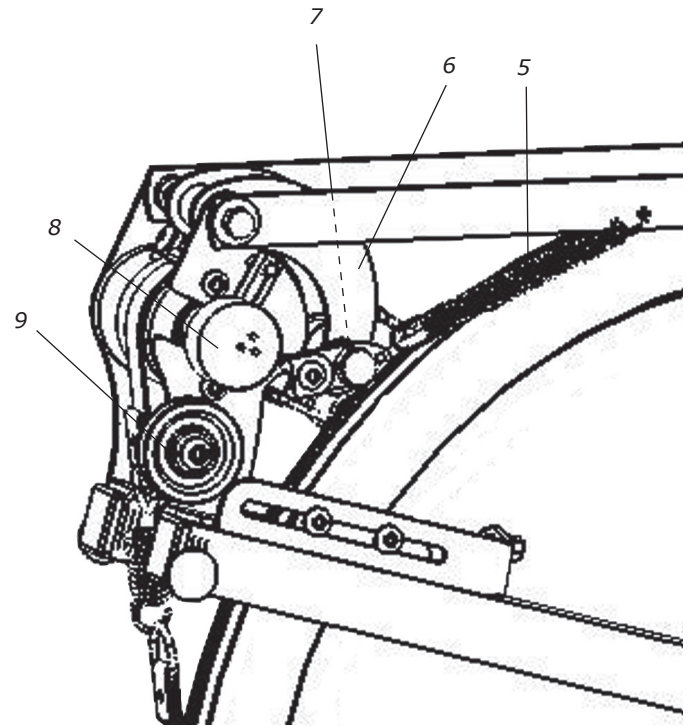

Workload device
right side

Workload device
left side

Pos.	Qty.	Art. No.	Description	Pos.	Qty.	Art. No.	Description
1	2	9125-86	Spring	9	1	9384-27	Pulley
2	1	9311-73	Brake belt LT, complete	10	1	9326-164	Magnet
3	1	9300-3	Flywheel, complete	11	1	9300-475	Crank set, 52T, 172,5 mm, Q 146 mm
4	1	9300-24	-Wheel suspension complete set	12	1	9300-480	Cartridge bottom bracket 68/110 mm
5	1	9100-20	Spring for press arm	13	1	9310-93	Inner chain guard w. sensor and nuts
6	1	9311-59	Press arm	14	1	9311-161	-Sensor with cable
7	1	9328-43	Tension lever	15	1	9310-118	Chain 9300, 120 L, with chain lock
8	1	9311-67-1	Potentiometer				

LT2 white

Pos.	Qty.	Art. No.	Description	Pos.	Qty.	Art. No.	Description
1	1	C7100618	Saddle Unicus black 275x135		1	9311-3	Handlebar with stem and clamp, complete
	1	9336-2	Saddle adaptor 22 mm	12	1	9311-33	-Handlebar stem
2	1	9311-23	Sledge, complete	13	1	9311-31	-Handlebar clamp
3	1	9311-24	-Locking handle M10x32, black	14	1	9311-24	-Locking handle M10x32, black
4	1	9311-21	Saddle post	15	1	C2305771-42	-Reparto corse handlebar
5	2	8321-75	Pedals SPD with clips and strap		1	C2600206	-Handlebar tape, black, CORK
6	1	9301-3	Support tube rear, white, compl.	16	1	9311-4	Resistance control unit, compl.
	2	9328-51	-Plastic cap, blue		1	9311-44	-Wire adjustment
	2	9328-26	-Rubber foot with screw M8		1	9311-45	-Rubber ball 32/M8, black
7	1	9301-4	Support tube front, white, compl.	17	1	9311-164	Display LT2
	2	9328-51	-Plastic cap, blue			9311-160-1	-Battery cover, silver
	2	9328-26	-Rubber foot with screw M8	18	2	9000-104	Pole screw M5x12, black
	2	9328-37	-Transport wheel, complete	19	1	9326-801	End cap with hole, black
8	1	9310-595	Side cover rear, right, white	20	1	9311-610	Cover
9	2	9000-103	Pole screw M5x12, white	21	1	9310-605	Side cover rear, left
10	2	9310-27	Piston locking, white, compl.	22	1	9000-103	-Pole screw M5x12, white
	2	9100-289	-Locking handle blue, M10x50				
11	2	9328-315	Bushing with hole, blue				