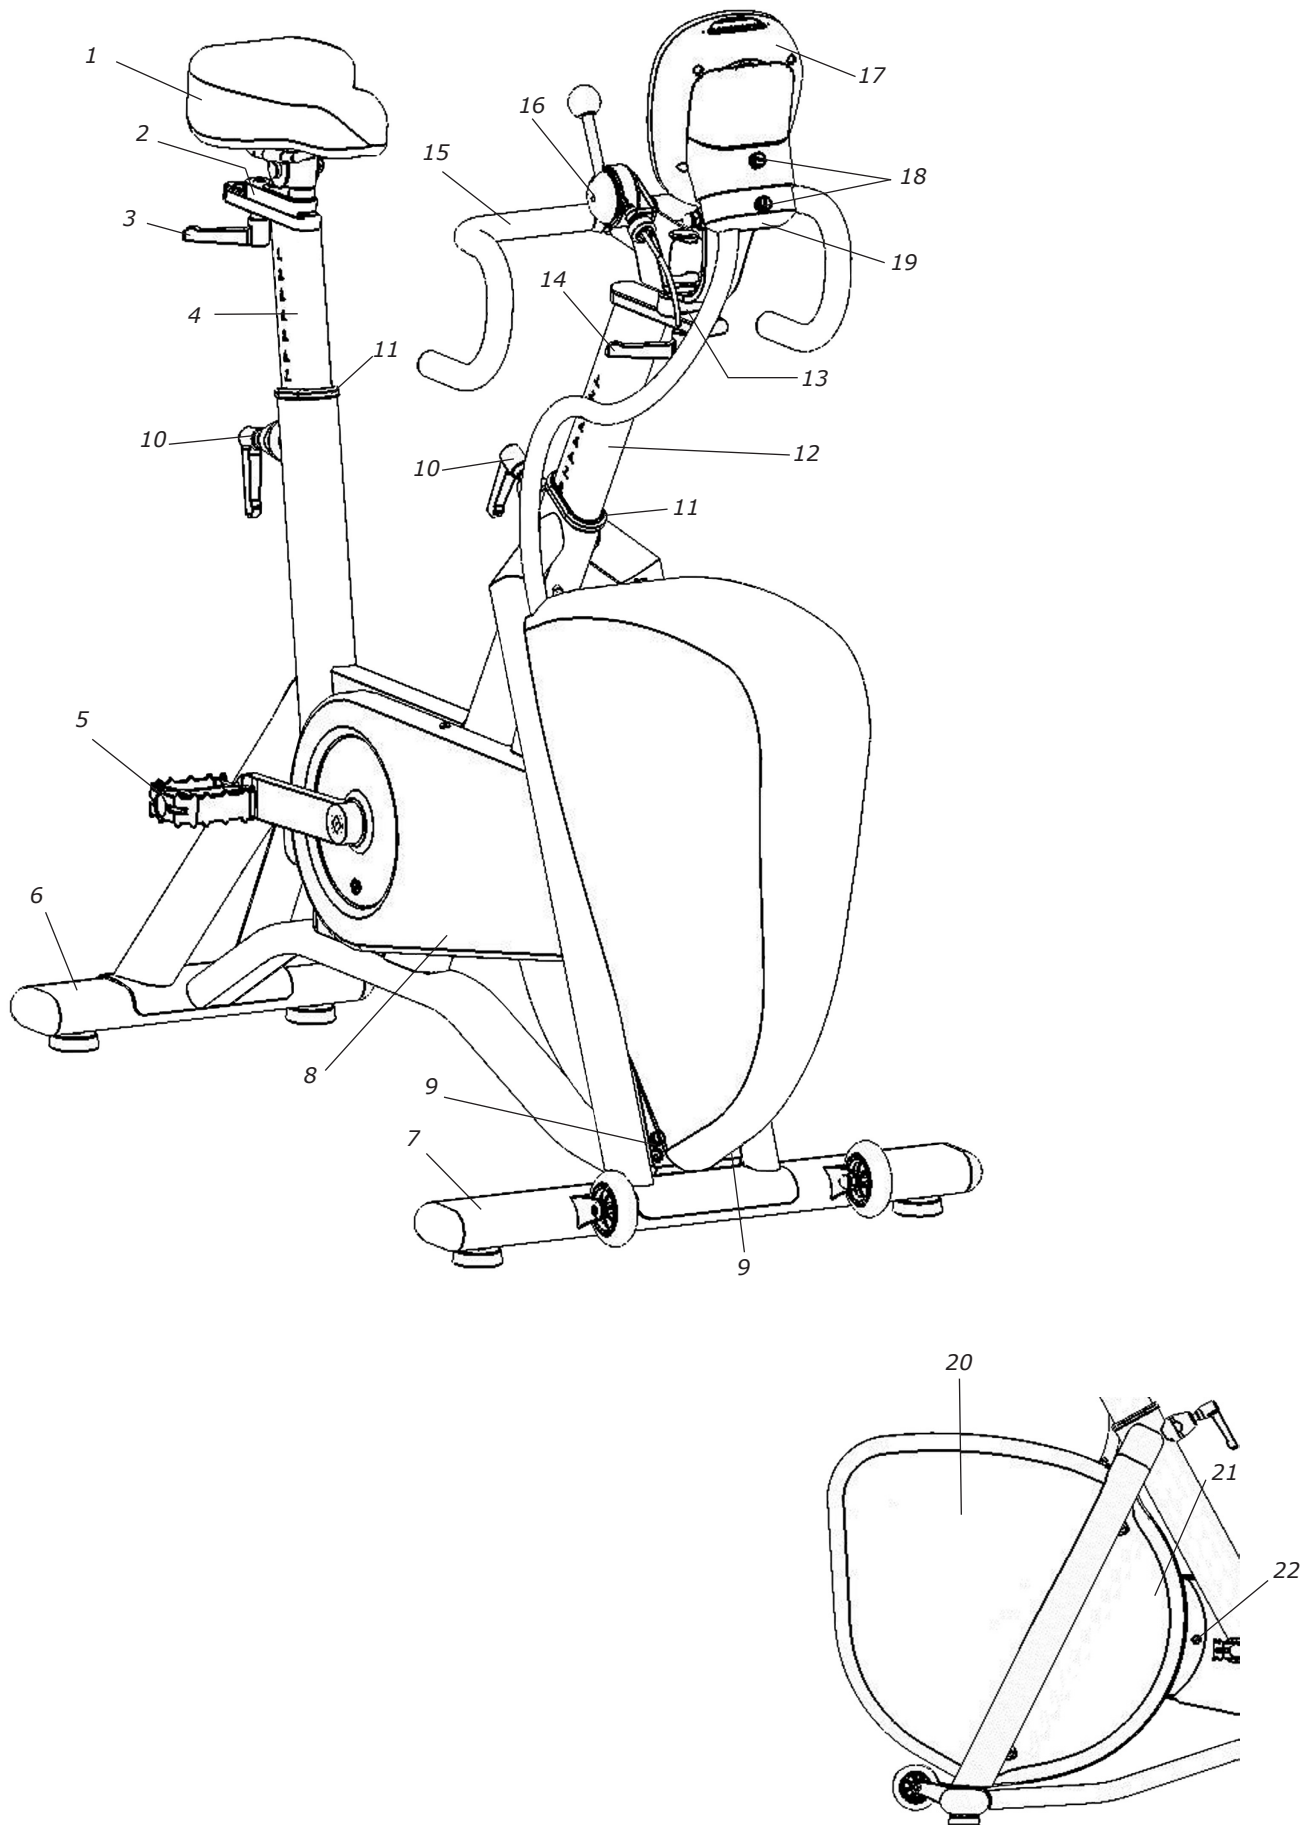

Workload device
right side

Workload device
left side

Pos.	Qty.	Art. No.	Description	Pos.	Qty.	Art. No.	Description
1	2	9125-86	Spring	9	1	9384-27	Pulley
2	1	9311-73	Brake belt LT, complete	10	1	9326-164	Magnet
3	1	9300-3	Flywheel, complete	11	1	9300-475	Crank set, 52T, 172,5 mm, Q 146 mm
4	1	9300-24	-Wheel suspension complete set	12	1	9300-480	Cartridge bottom bracket 68/110 mm
5	1	9100-20	Spring for press arm	13	1	9310-93	Inner chain guard w. sensor and nuts
6	1	9311-59	Press arm	14	1	9311-161	-Sensor with cable
7	1	9328-43	Tension lever	15	1	9310-118	Chain 9300, 120 L, with chain lock
8	1	9311-67-1	Potentiometer				

LT2 white

Pos.	Qty.	Art. No.	Description	Pos.	Qty.	Art. No.	Description
1	1	C7100618	Saddle Unicus black 275x135		1	9311-3	Handlebar with stem and clamp, complete
	1	9336-2	Saddle adaptor 22 mm	12	1	9311-33	-Handlebar stem
2	1	9311-23	Sledge, complete	13	1	9311-31	-Handlebar clamp
3	1	9311-24	-Locking handle M10x32, black	14	1	9311-24	-Locking handle M10x32, black
4	1	9311-21	Saddle post	15	1	C2305771-42	-Reparto corse handlebar
5	2	8321-75	Pedals SPD with clips and strap		1	C2600206	-Handlebar tape, black, CORK
6	1	9301-3	Support tube rear, white, compl.	16	1	9311-4	Resistance control unit, compl.
	2	9328-51	-Plastic cap, blue		1	9311-44	-Wire adjustment
	2	9328-26	-Rubber foot with screw M8		1	9311-45	-Rubber ball 32/M8, black
7	1	9301-4	Support tube front, white, compl.	17	1	9311-164	Display LT2
	2	9328-51	-Plastic cap, blue			9311-160-1	-Battery cover, silver
	2	9328-26	-Rubber foot with screw M8	18	2	9000-104	Pole screw M5x12, black
	2	9328-37	-Transport wheel, complete	19	1	9326-801	End cap with hole, black
8	1	9310-595	Side cover rear, right, white	20	1	9311-610	Cover
9	2	9000-103	Pole screw M5x12, white	21	1	9310-605	Side cover rear, left
10	2	9310-27	Piston locking, white, compl.	22	1	9000-103	-Pole screw M5x12, white
	2	9100-289	-Locking handle blue, M10x50				
11	2	9328-315	Bushing with hole, blue				