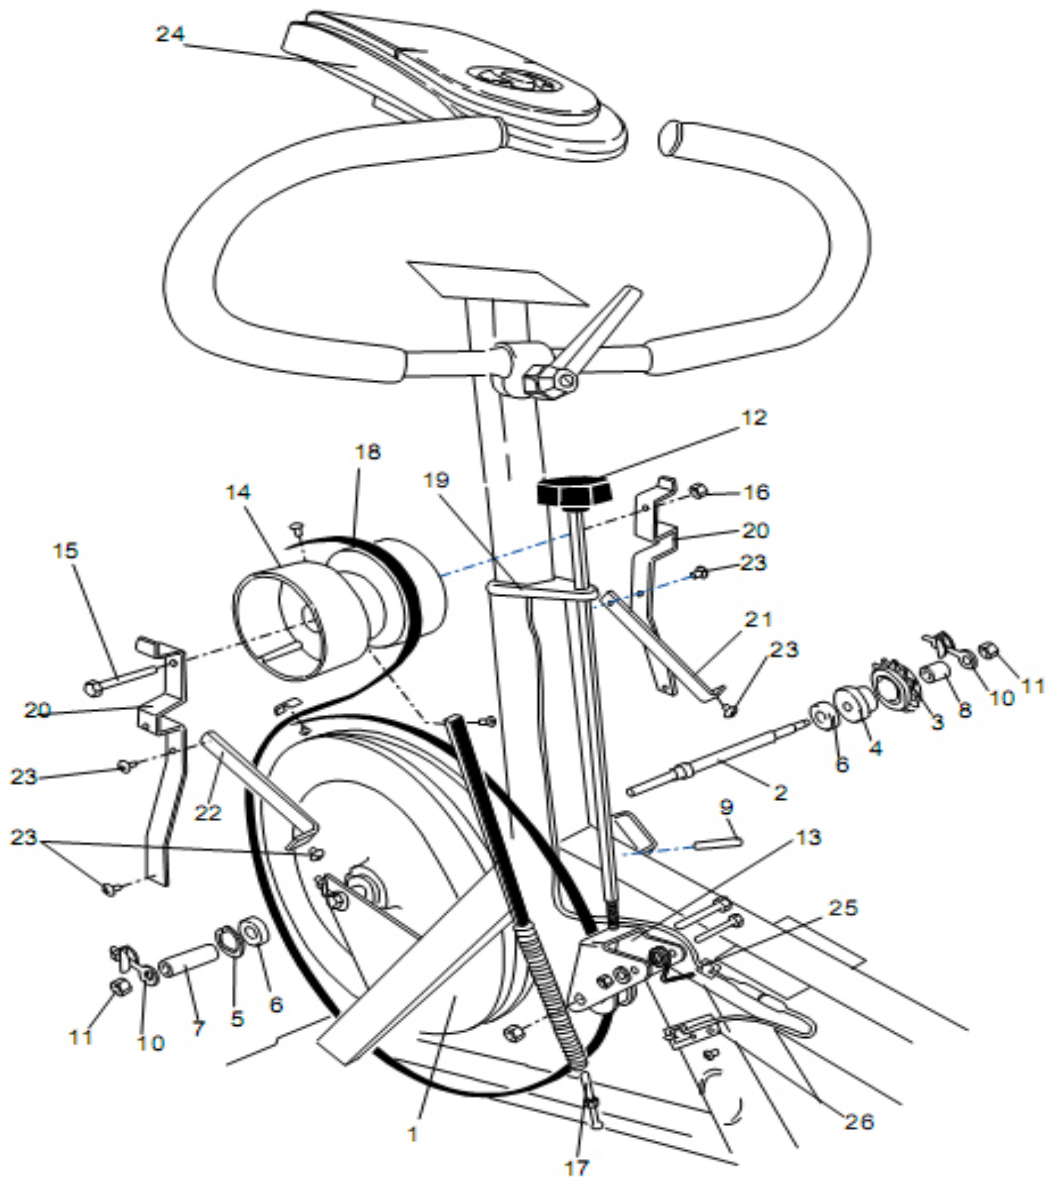

From serial number: WBK 305138 O

Pos.	Qty.	Art. No.	Description	Pos.	Qty.	Art. No.	Description
1	1	9300-5	Support tube, front	19	1	9300-138	Saddle post
2	1	9300-6	Support tube, rear	20	2	9300-715	Bushing for saddle post (on 970 also for handlebar stem)
3	4	9300-707	Plastic cap, black	21	1	9300-137	Locking screw, complete
4	2	9336-29	Transport wheel, complete	22	1	9326-465	Handlebar, complete
5	6	5844	Lock nut M8	23	2	9126-73	-Foam grips, black
8	2	9300-12	Screw MVBF, M8 x 16 mm	24	1	9100-290	-Lever, complete
9	1	9326-55	Chain 1/2" x 1/8", 98 links	25	1	5864	-Washer M8
	1	1109	-Chain lock	26	1	9300-132	Locking screw, complete
10	1	9326-750	Chain Guard	27	1	4300-430	Crank, complete
11	1	9326-751	Side guard	28	1	9326-164	Magnet
12	1	9326-53	Cover for watt meter	29	1	8966-175	BB cartridge bearing, complete
13	4	5673-9	Mounting screw LKT-TT, 5 x 12 mm, stainless	30	2	8523-115	Screw M6S 8.8 M8 x 1 x 20 fzb
14	3	5675-9	Mounting screw LKT-TT, 5 x 6.5 mm, stainless	31	2	8523-2	Dust cover
15	1	9300-53	Holder for guard	32	1	9326-1	Frame
16	1	74435	Pedal 9/16", pair				
16	1	76424	Pedal strap, pair				
17	1	4994-7	Saddle				
18	1	9300-114	-Saddle bracket				