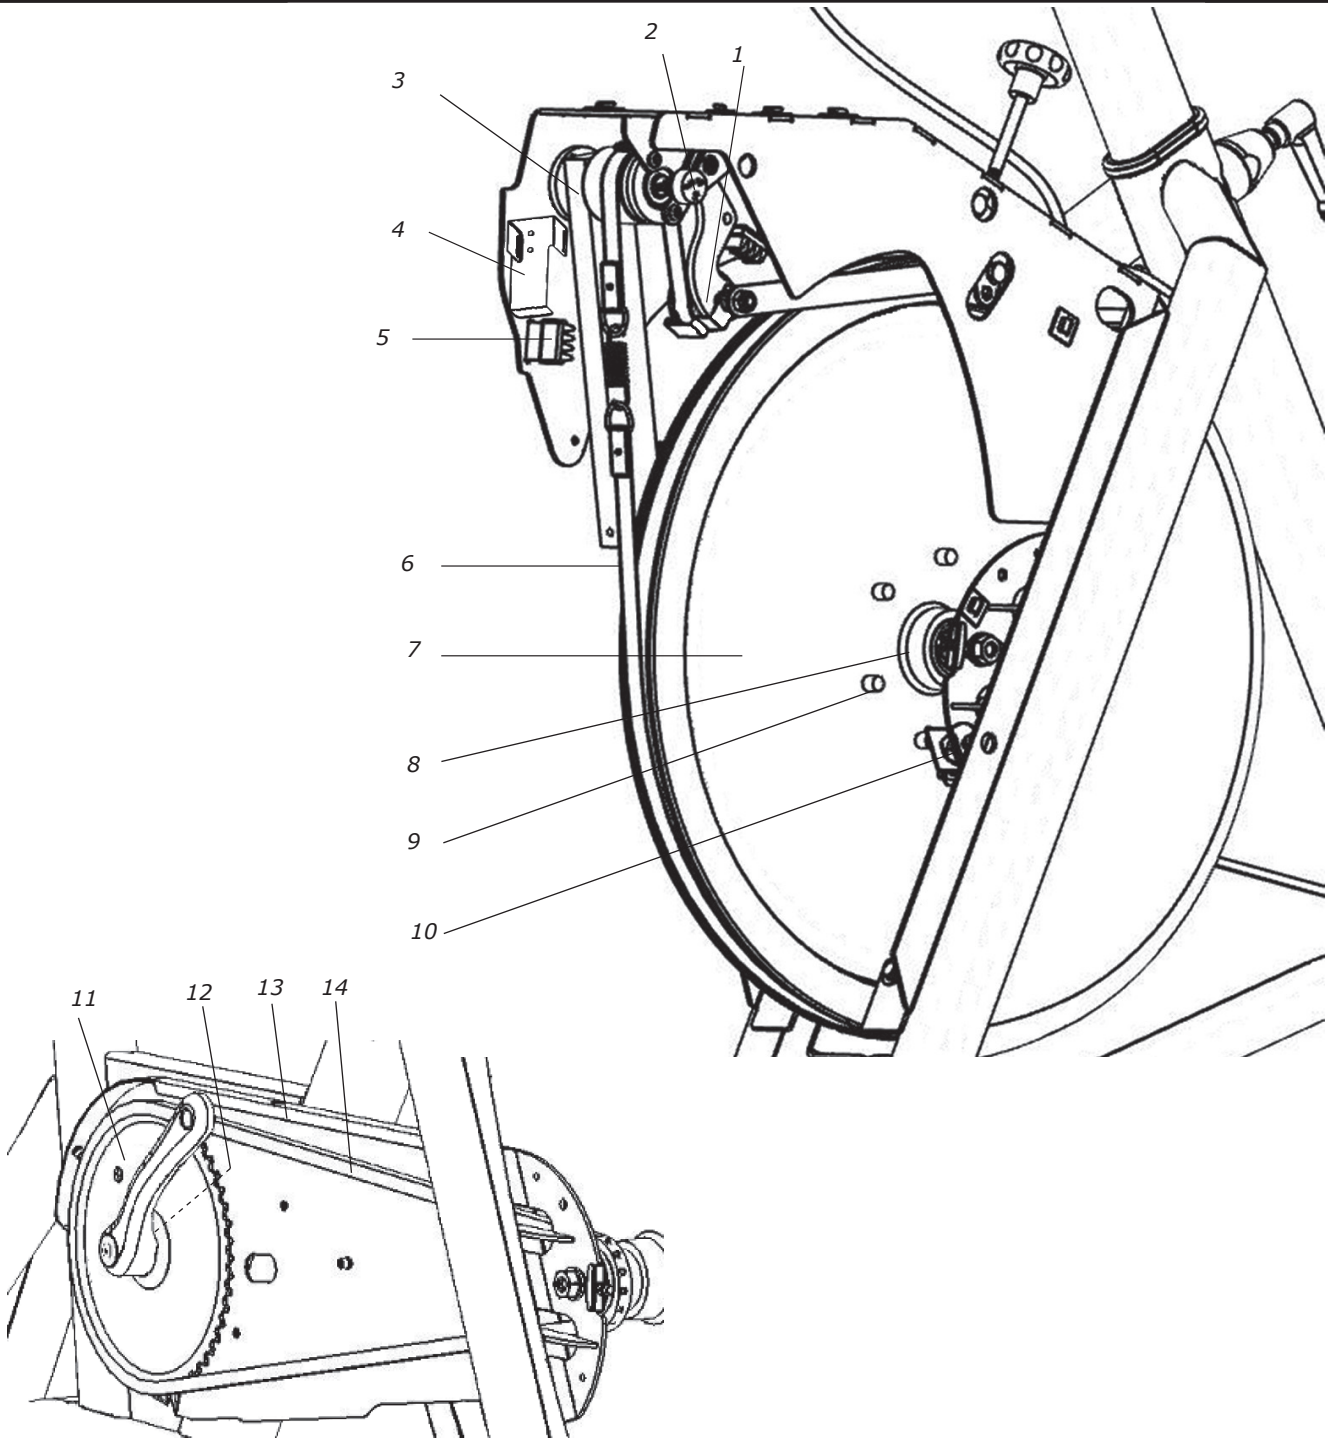

Bild: Pulsbälte

Art. No.:	Description
9311-75-1	Chestbelt Garmin HRM Dual soft
9318-9	GP PowerBank LC2
9318-8	GP Power adaptor incl. USB cable
9311-75-1	Chestbelt Garmin HRM Dual soft

Pos.	Qty.	Art. No.	Description	Pos.	Qty.	Art. No.	Description
		9218-7	Seatpost LC2 compl.	10	1	9318-78	SCI toggle switch
1	1	C7100689	- Saddle Unicus black	11	1	9318-24	Workload knob LC2
2	1	9311-23	- Sledge for seatpost L, Ni/Cr	12	2	9309-1315	Seatpost bushing 927 black, hole
3	1	9311-24	- Locking knob M10x32 black, straight handle			9318-75	Handlebar stem LC2 compl.
4	1	9311-21	- Seatpost LT w. rail Ni/Cr	13	1	9311-33	- Handlebar stem LT w. rail Ni/Cr
5	2	8321-75	Pedals SPD with clips and strap	14	1	9311-24	- Locking knob M10x32 black, straight handle.
6		9310-76-2	Support tubes compl. front and back LC2 white	15	1	C2205531-70	- RC Sport stem 70 Alu
	1	9301-15	- Support tube oval f 827 w. brackets, white	16	1	C2306009-42	- Handlebar Performance Alu 42 cm LC
	1	9301-16	- Support tube 827 oval without brackets, white	17	1	9311-31	- Handlebar clamp Ni/Cr f L-frame
	2	9309-51	- Plastic cap, black	18	1	9318-18	Display holder novo mini
	4	9328-26	- Rubber foot with screw M8 black	19	1	9318-16-1	Display novo mini manual
	2	9000-37	- Transport wheel 75x24x08 PVC grey	20	1	C2600206	Handlebar tape Black CORK C260
7	1	9310-595	Side cover rear white f. LC right	21	2	9310-275	Piston locking, compl.
8	1	9310-13	Scale 7 kp, compl. LC		2	9100-287	-Locking handle M10x50 black
	1	9310-152	- Scale LC Ni/Cr, screenprint	22	1	9310-605	Side cover rear white f. LC right
	1	9000-103	- Pole screw M5x12 white	23	1	9000-103	Pole screw M5x12 white
9	1	9318-60	Front cover LC2 white				